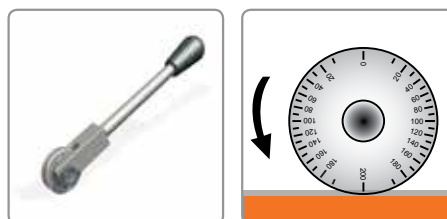

Elcometer 3230 Wet Film Wheels

The Elcometer 3230 Wet Film Wheel is a high precision, accurate and easy to use instrument which consists of a set of three wheels.

The central wheel is of a smaller diameter and is eccentric relative to the two outer wheels. By rolling the gauge through a wet coating, the centre wheel eventually touches the film. This point on the scale indicates the thickness.

A convenient mounting handle for the wheel is available in two lengths; 15cm (6") or 50cm (19"); please order separately.

When the volume to solids ratio of the coating is known (generally found on the product data sheet supplied by the manufacturer), the wet film thickness can be used to predict the dry film thickness.

Several measurement ranges between 0 to 25µm and 0 to 1000µm (0 to 1mil and 0 to 40mils) are available.

- Continuous scale produces ±5% measurement accuracy
- Suitable for flat and curved surfaces

STANDARDS: